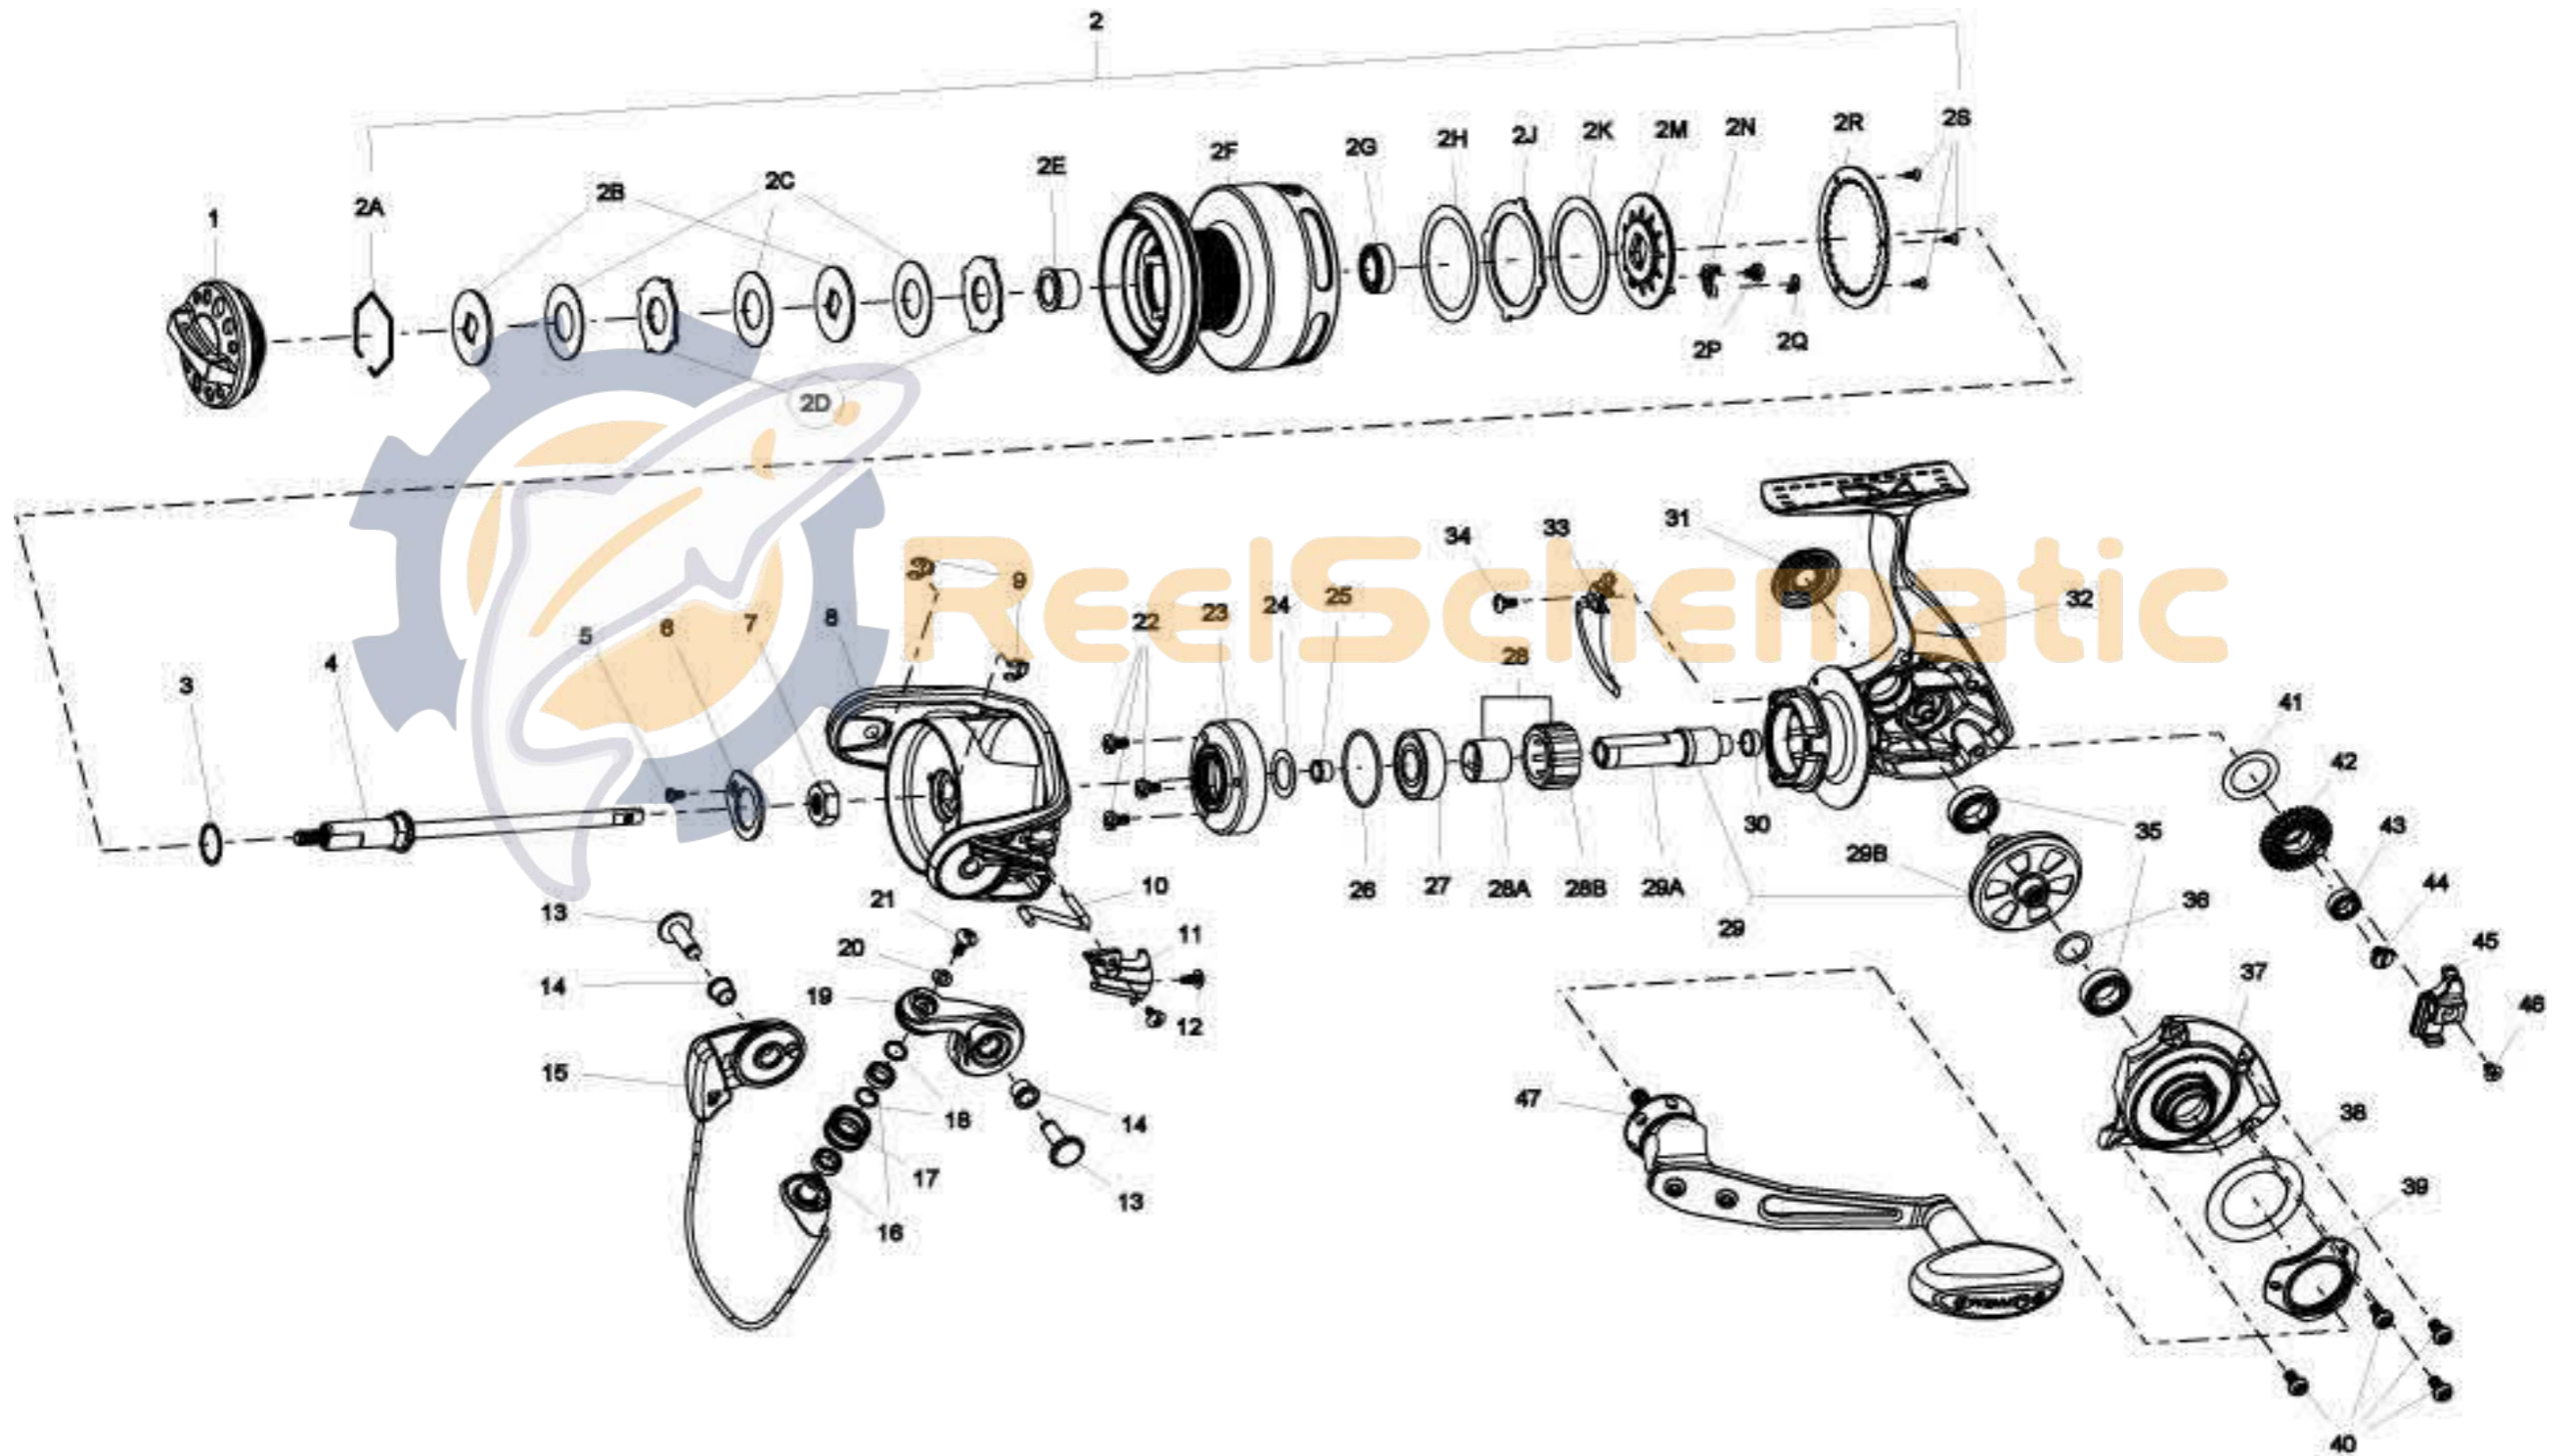

QUANTUM[®]

CSP40PTSE

CSP40PTSE

Quantum CSP40PTSE Spinning Reel Part List

Key #	Description	Part No.	Qty.	Key #	Description	Part No.	Qty.
1	Drag Knob Assembly	PAB332-01	1	19	Arm Lever Assembly	PAB307-01	1
2	Spool Kit Include	PAB421-01	1	20	Washer	VBP167-01	1
	2A - Retaining Ring	BAA038-01	1	21	Screw	BAA108-02	1
	2B - Drag Washer "D"	PAB080-01	2	22	Screw	JX107-03	3
	2C - Drag Washer "B"	QAB033-01	3	23	Ball Bearing Holder Assembly	PAB3190-01	1
	2D - Drag Washer "A"	PAB081-01	2	24	Washer	XF035-01	1
	2E - Spool Bushing	PAB058-01	1	25	Pinion Bushing "Top"	PAB028-01	1
	2F - Spool	PAB021-01	1	26	O-Ring	ORR8	1
	2G - Spool Ball Bearing	TW058-02	1	27	Pinion Ball Bearing	DT157-03	1
	2H - Washer	PAB065-01	1	28	One Way Clutch Kit Include	PAB463-01	1
	2J - Magnum Drag Washer "A"	QAB081-01	1		28A - Clutch Sleeve	PAB139-01	1
	2K - Magnum Drag Washer "B"	PAB033-01	1		28B - One Way Clutch	CAA063-01	1
	2M - Magnum Drag Plate	PAB039-01	1	29	Gear Kit Include	PAB412-03	1
	2N - Click Claw	PAB103-01	1		29A - Pinion	PAB011-03	1
	2P - Click Claw Pin	VBP114-01	1		29B - Drive Gear	WAA012-02	1
	2Q - Spool Click Spring	QAB069-01	1	30	Pinion Bushing "Bottom"	PAB027-01	1
	2R - Magnum Drag Retainer	PAB225-01	1	31	Handle Screw Cap	UAA054-02	1
	2S - Screw	DW107-01	3	32	Body	PAB001-01	1
3	Spool Adjust Washer	QAB065-01	1	33	Trip Bumper	PAB119-01	1
4	Main Shaft Assembly	PAB315-01	1	34	Trip Bumper Screw	QW053-05	1
5	Screw	CAA094-02	1	35	Body Ball Bearing	TW058-03	2
6	Rotor Nut Retainer	PAB118-01	1	36	Drive Gear Adjust Washer	BAA105-04	1
7	Rotor Nut	PAB006-01	1	37	Side Cover	PAB023-01	1
8	Rotor Assembly	PAB309-01	1	38	Side Cover Cosmetic Washer	PAB075-01	1
9	E-Clip	KQ034-01	2	39	Side Cover Cosmetic Ring	PAB142-02	1
10	Kick Lever	PAB019-01	1	40	Side Cover Screw	VBP057-04	4
11	Rotor Cover	PAB087-01	1	41	O/S Gear Washer	KF121-01	1
12	Rotor Cover Screw	CW125-02	2	42	O/S Gear	PAB053-01	1
13	Pin	RAB042-01	2	43	O/S Gear Ball Bearing	SW017-01	1
14	Bushing	SAB106-01	2	44	O/S Gear Screw	PAB057-01	1
15	Bail Assembly	PAB347-01	1	45	O/S Slider	PAB025-01	1
16	Ball Bearing	CT157-02	2	46	Main Shaft Screw	BAA100-01	1
17	Line Roller	RAB004-01	1	47	Handle Assembly	WAA318-51	1
18	Line Roller Washer	RAB102-01	2				